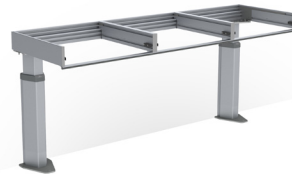

BASELIFT 6310HA

Golvmonterad lyftenhet 109,0 - 180,0 cm bredd

109,0	6310HA-109
110,0	6310HA-110
119,0	6310HA-119
120,0	6310HA-120
129,0	6310HA-129
130,0	6310HA-130
139,0	6310HA-139
140,0	6310HA-140
149,0	6310HA-149
150,0	6310HA-150
159,0	6310HA-159
160,0	6310HA-160
169,0	6310HA-169
170,0	6310HA-170
179,0	6310HA-179
180,0	6310HA-180