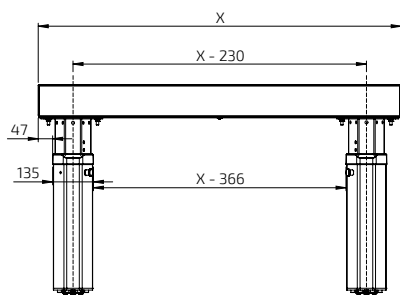

Måttuppgifter

(mm)

MANULIFT 6380HA

Väggmonterad bänkenhet 59,0 - 100,0 cm bredd

Bredd (cm)	Art.nr
59,0	6380HA-059
60,0	6380HA-060
69,0	6380HA-069
70,0	6380HA-070
79,0	6380HA-079
80,0	6380HA-080
89,0	6380HA-089
90,0	6380HA-090
99,0	6380HA-099
100,0	6380HA-100