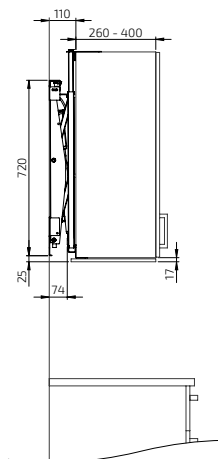

Måttuppgifter

(mm)

DIAGO 504

Levereras inkl:

Lyftenhet 55 cm bred
Justerbara skåpbalkar
Brytplattor

Måttuppgifter:

Skåpbredd: 60,0 - 110,0 cm
Skåphöjd: 70,0 - 110,0 cm
Skåpdjup: 26,0 - 40,0 cm

	Skåp- bredd (cm)	Planerings- bredd* (cm)	Skåpbalkar, bredd (cm)	Art.nr.
Brytplatta (60,0 cm)	60,0	61,0	56,0	504-060
Brytplatta (70,0 cm)	70,0	71,0	56,0	504-070
Brytplatta (80,0 cm)	80,0	81,0	56,0	504-080
Brytplattor (45,0+45,0 cm)	90,0	91,0	56,0	504-090
Brytplattor (50,0+50,0 cm)	100,0	101,0	96,0	504-100
Brytplattor (60,0+50,0 cm)	110,0	111,0	96,0	504-110