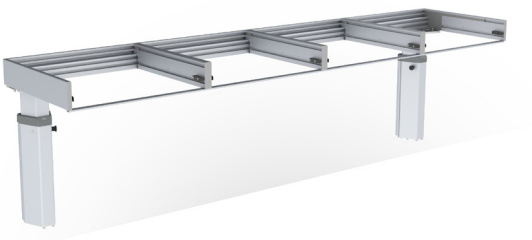

MANULIFT 6380HA

Väggmonterad bänkenhet 189,0 - 240,0 cm bredd

189,0	6380HA-189
190,0	6380HA-190
199,0	6380HA-199
200,0	6380HA-200
209,0	6380HA-209
210,0	6380HA-210
219,0	6380HA-219
220,0	6380HA-220
229,0	6380HA-229
230,0	6380HA-230
239,0	6380HA-239
240,0	6380HA-240