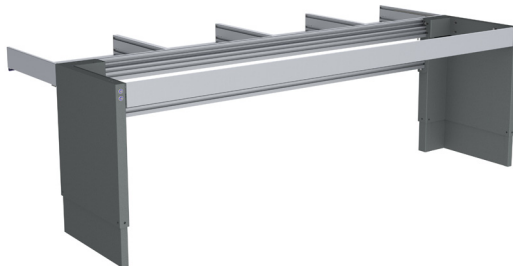

CENTERLIFT 6490

- Antracit RAL 9004

- Inkl. manöverknapp Mini i motorenheterna (vänster och höger sida)