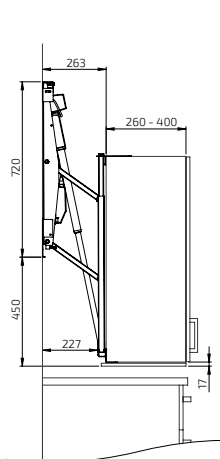

Måttuppgifter

(mm)

DIAGO 504

Levereras inkl:

Lyftenhet 55 cm bred
Justerbara skåpbalkar
Brytplattor

Måttuppgifter:

Skåpbredd: 60,0 - 110,0 cm
Skåphöjd: 70,0 - 110,0 cm
Skåpdjup: 26,0 - 40,0 cm

	Skåp- bredd (cm)	Planerings- bredd* (cm)	Skåpbalkar, bredd (cm)	Art.nr.
Brytplatta (60,0 cm)	60,0	61,0	56,0	504-060
Brytplatta (70,0 cm)	70,0	71,0	56,0	504-070
Brytplatta (80,0 cm)	80,0	81,0	56,0	504-080
Brytplattor (45,0+45,0 cm)	90,0	91,0	56,0	504-090
Brytplattor (50,0+50,0 cm)	100,0	101,0	96,0	504-100
Brytplattor (60,0+50,0 cm)	110,0	111,0	96,0	504-110