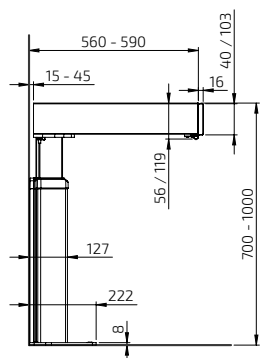

Måttuppgifter

(mm)

VÄGGMONTERAD: 6300H / 6300L

GOLVMONTERAD: 6310H / 6310L

BASELIFT 6300HA

Väggmonterad lyftenhet 59,0 - 100,0 cm bredd

Bredd (cm)	Art.nr
59,0	6300HA-059
60,0	6300HA-060
69,0	6300HA-069
70,0	6300HA-070
79,0	6300HA-079
80,0	6300HA-080
89,0	6300HA-089
90,0	6300HA-090
99,0	6300HA-099
100,0	6300HA-100