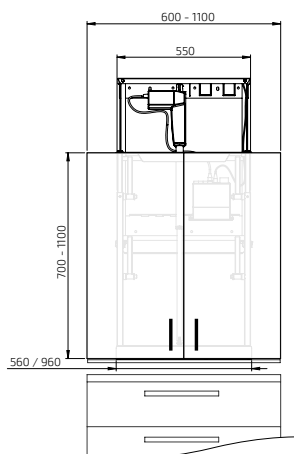

Måttuppgifter

(mm)

DIAGO 504

Levereras inkl:

Lyftenhet 55 cm bred
Justerbara skåpbalkar
Brytplattor

Måttuppgifter:

Skåpbredd: 60,0 - 110,0 cm
Skåphöjd: 70,0 - 110,0 cm
Skåpdjup: 26,0 - 40,0 cm

	Skåp- bredd (cm)	Planerings- bredd* (cm)	Skåpbalkar, bredd (cm)	Art.nr.
Brytplatta (60,0 cm)	60,0	61,0	56,0	504-060
Brytplatta (70,0 cm)	70,0	71,0	56,0	504-070
Brytplatta (80,0 cm)	80,0	81,0	56,0	504-080
Brytplattor (45,0+45,0 cm)	90,0	91,0	56,0	504-090
Brytplattor (50,0+50,0 cm)	100,0	101,0	96,0	504-100
Brytplattor (60,0+50,0 cm)	110,0	111,0	96,0	504-110