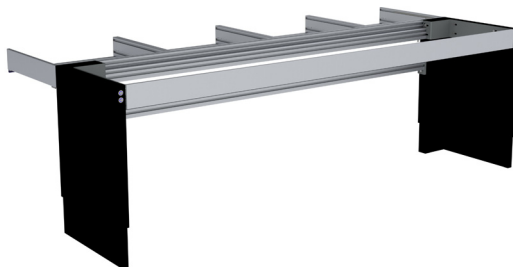

CENTERLIFT 6490

- Svart RAL 9005

- Inkl. manöverknapp Mini i motorenheterna (vänster och höger sida)