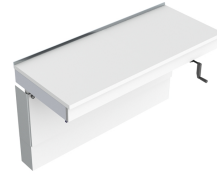

Worktop Module Granberg CT

Workbench module Granberg CT, 103 mm front

Workbench module Granberg CT, 40 mm front

Variations of this product

**Wall Mounted Motorised Height
Adjustable Workbench 6300HA-CT**

**Wall Mounted Motorised Height
Adjustable Workbench 6300LA-CT**

**Wall Mounted Cranked Height
Adjustable Workbench 6350HA-CT**

**Wall Mounted Manual Height
Adjustable Workbench 6380HA-CT**

**Wall Mounted Manual Height
Adjustable Workbench 6380LA-CT**