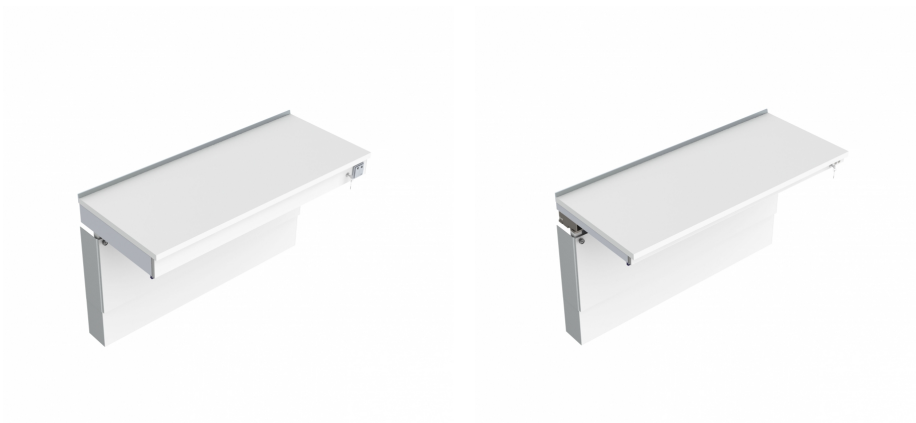

Worktop Module Granberg CT

Workbench module Granberg CT, 103 mm front

Workbench module Granberg CT, 40 mm front

Variations of this product

**Wall Mounted Motorised Height
Adjustable Workbench 6300HA-CT**

**Wall Mounted Motorised Height
Adjustable Workbench 6300LA-CT**

**Wall Mounted Cranked Height
Adjustable Workbench 6350HA-CT**

**Wall Mounted Manual Height
Adjustable Workbench 6380HA-CT**

**Wall Mounted Manual Height
Adjustable Workbench 6380LA-CT**